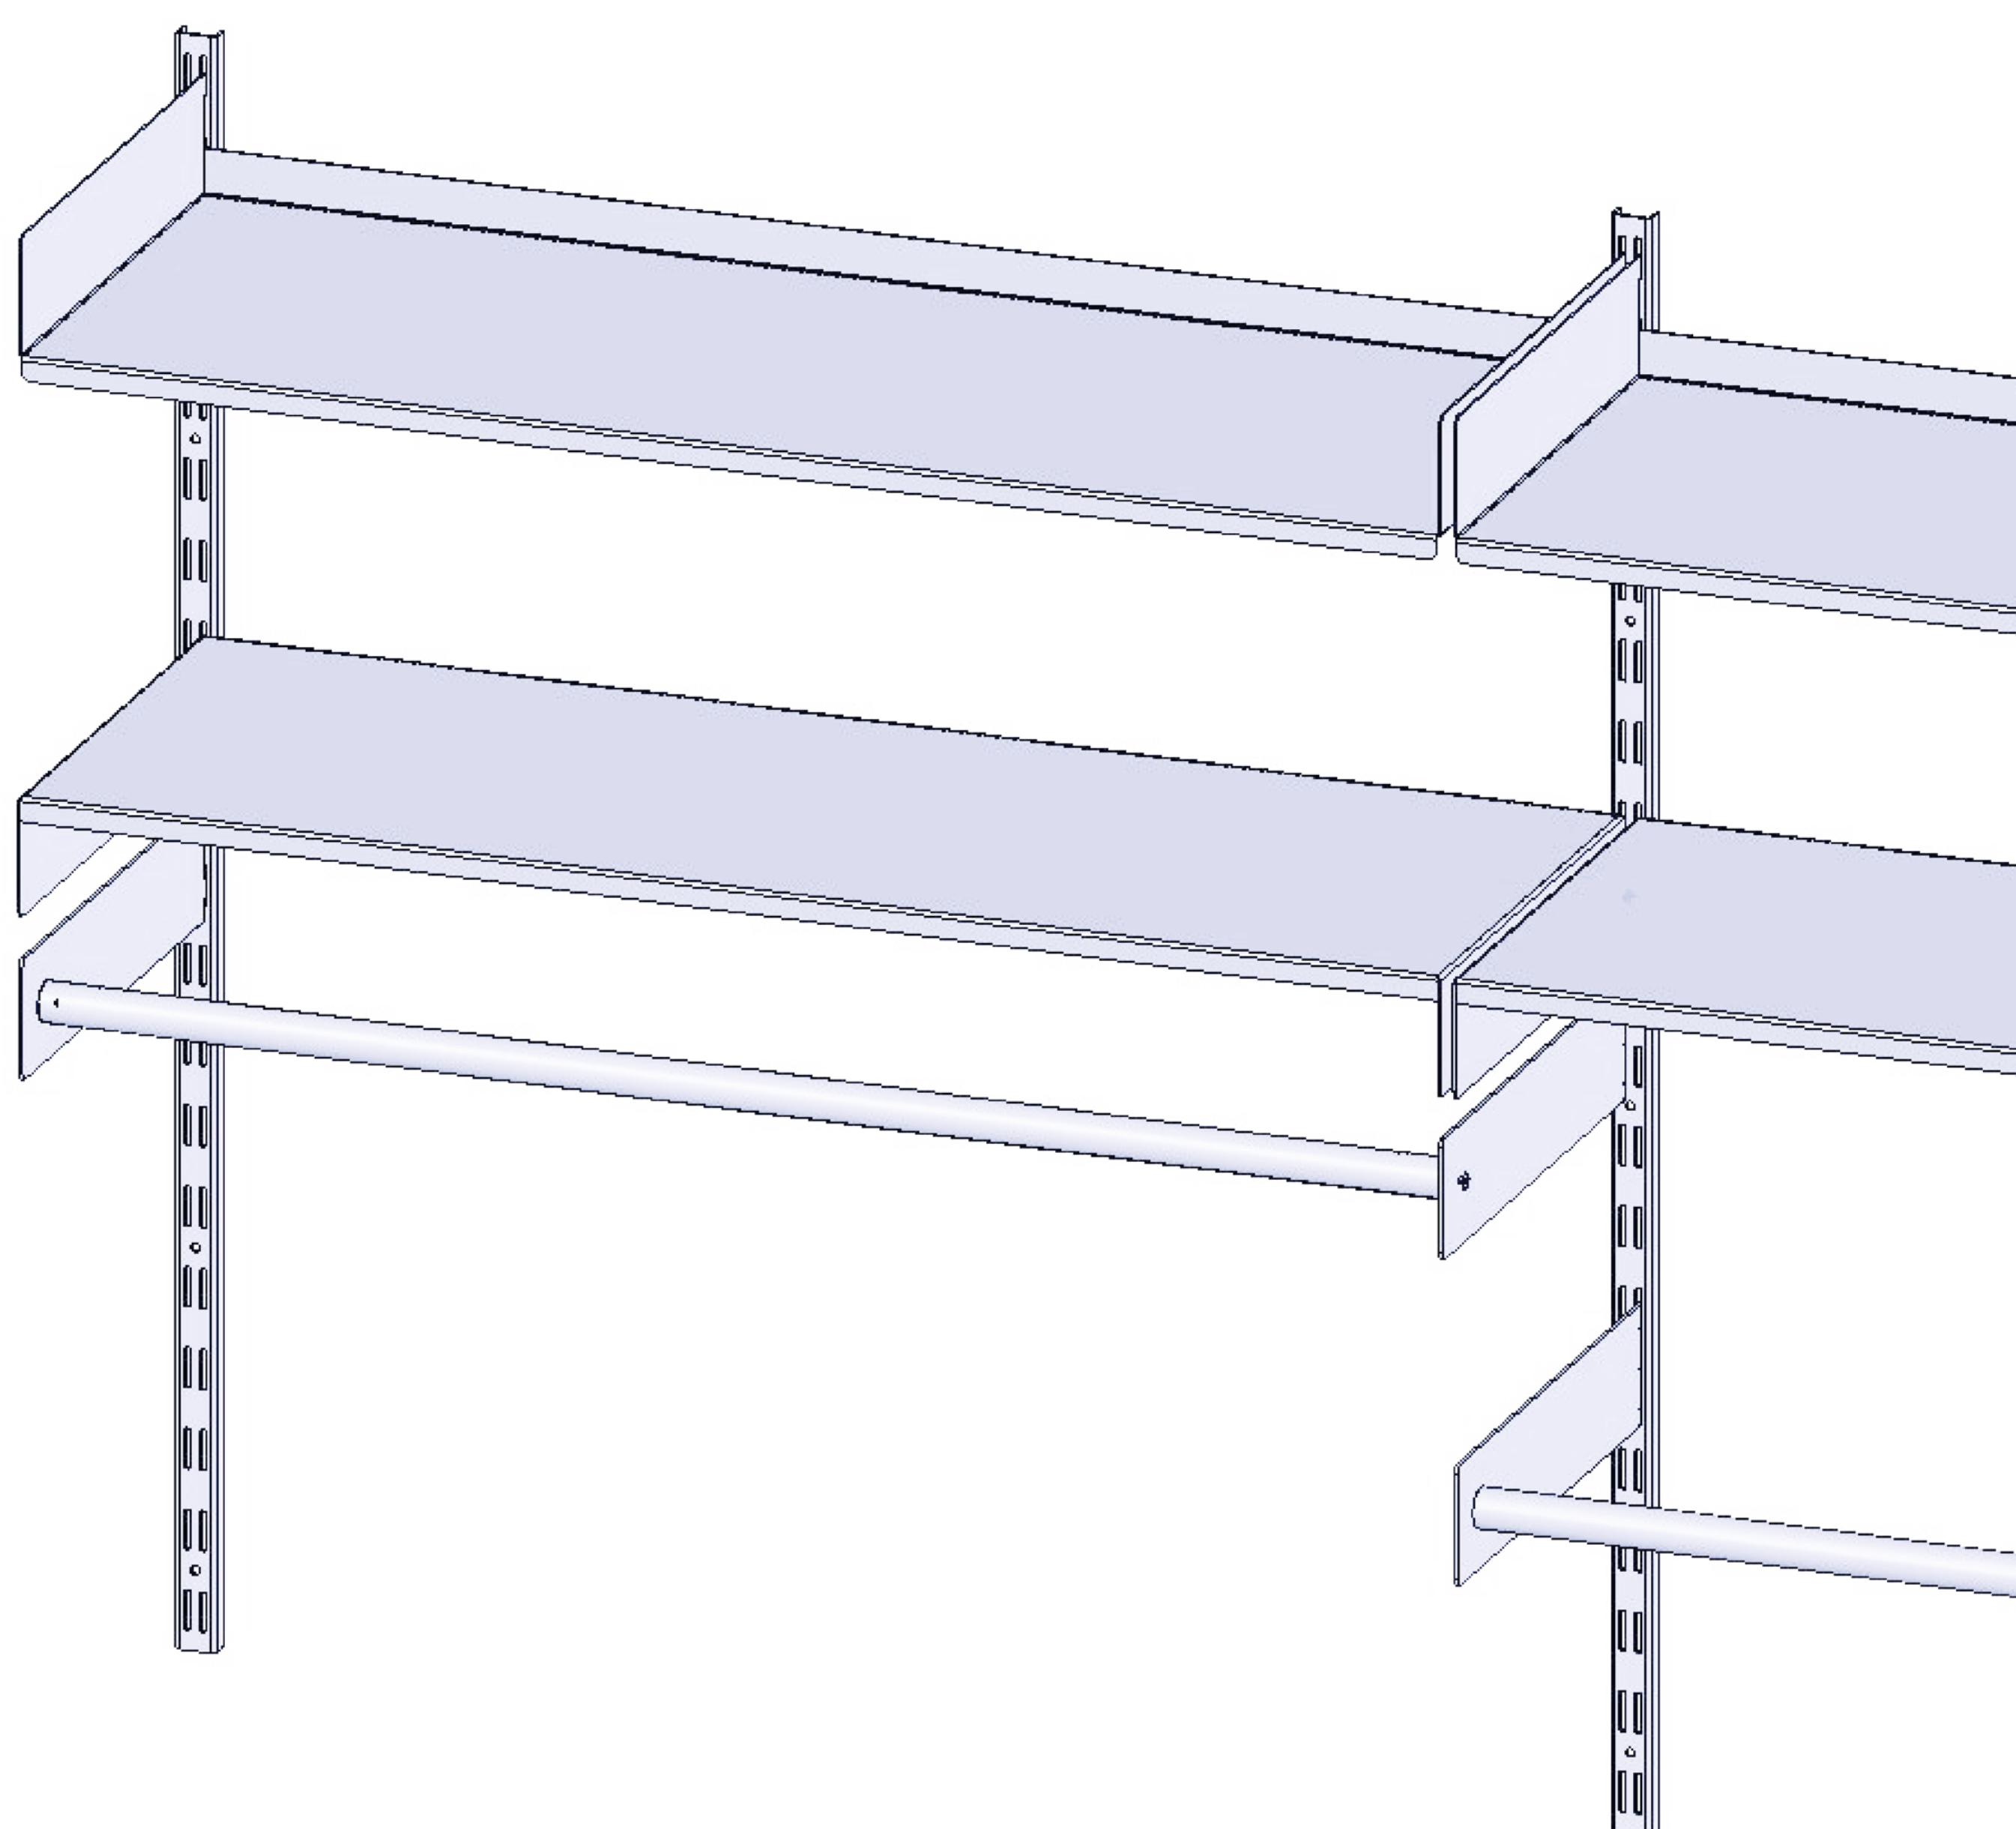

studio regal