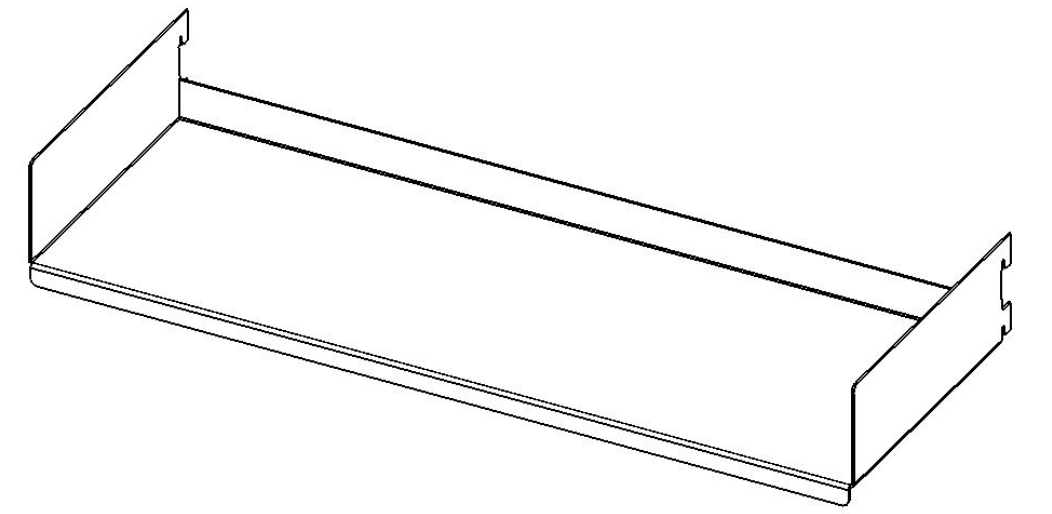

A 900/205 110 CHF

A 600/205 95 CHF