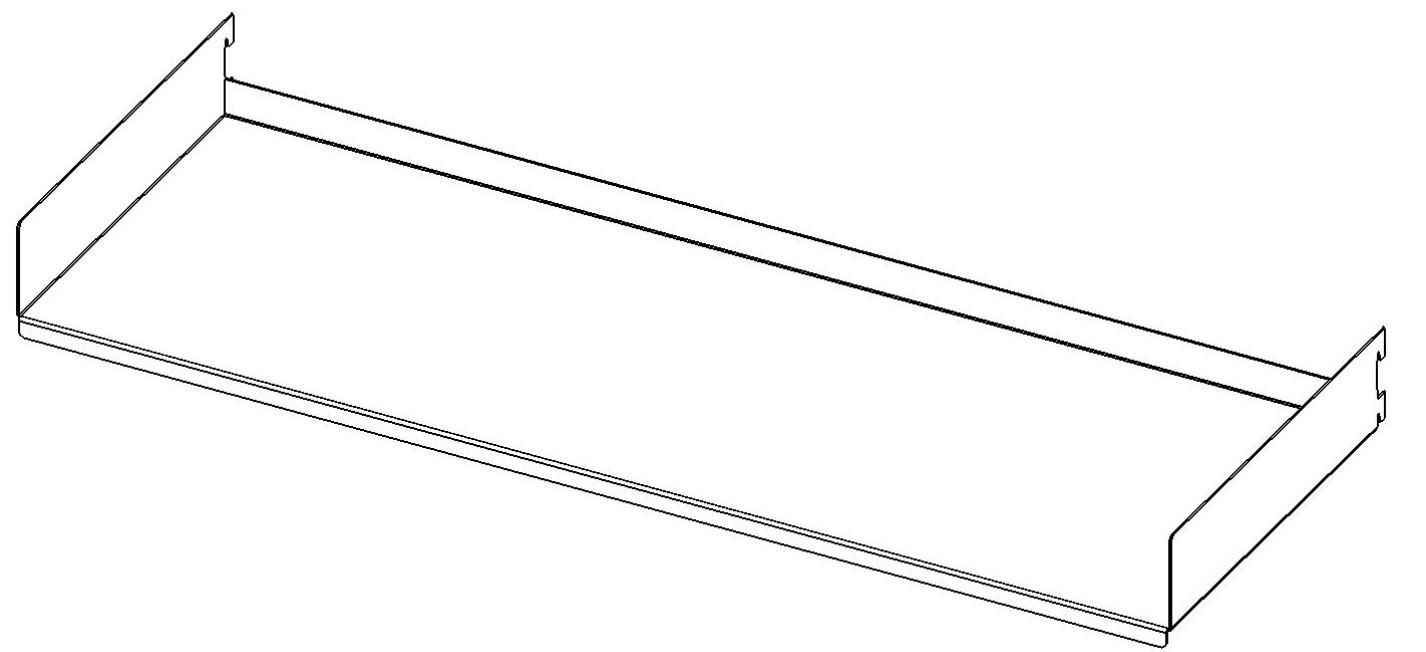

A 900/305 120 CHF

A 600/305 105 CHF