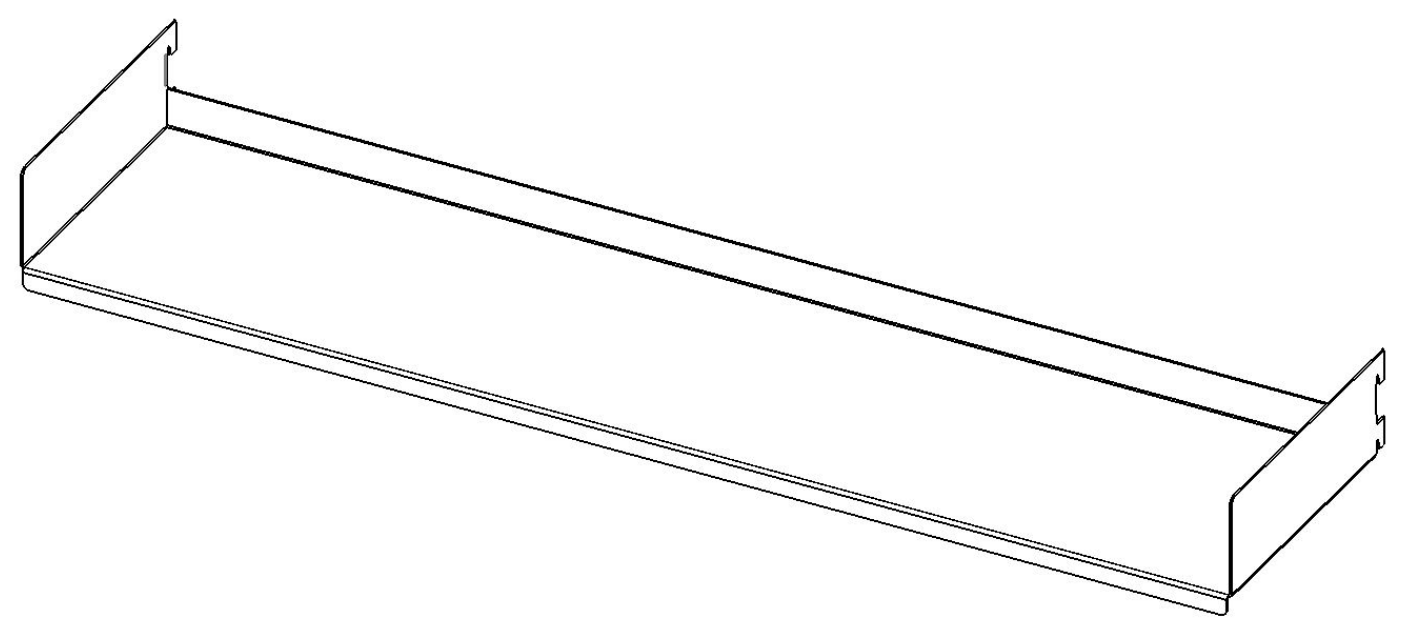

A 900/205 110 CHF

A 600/205 95 CHF