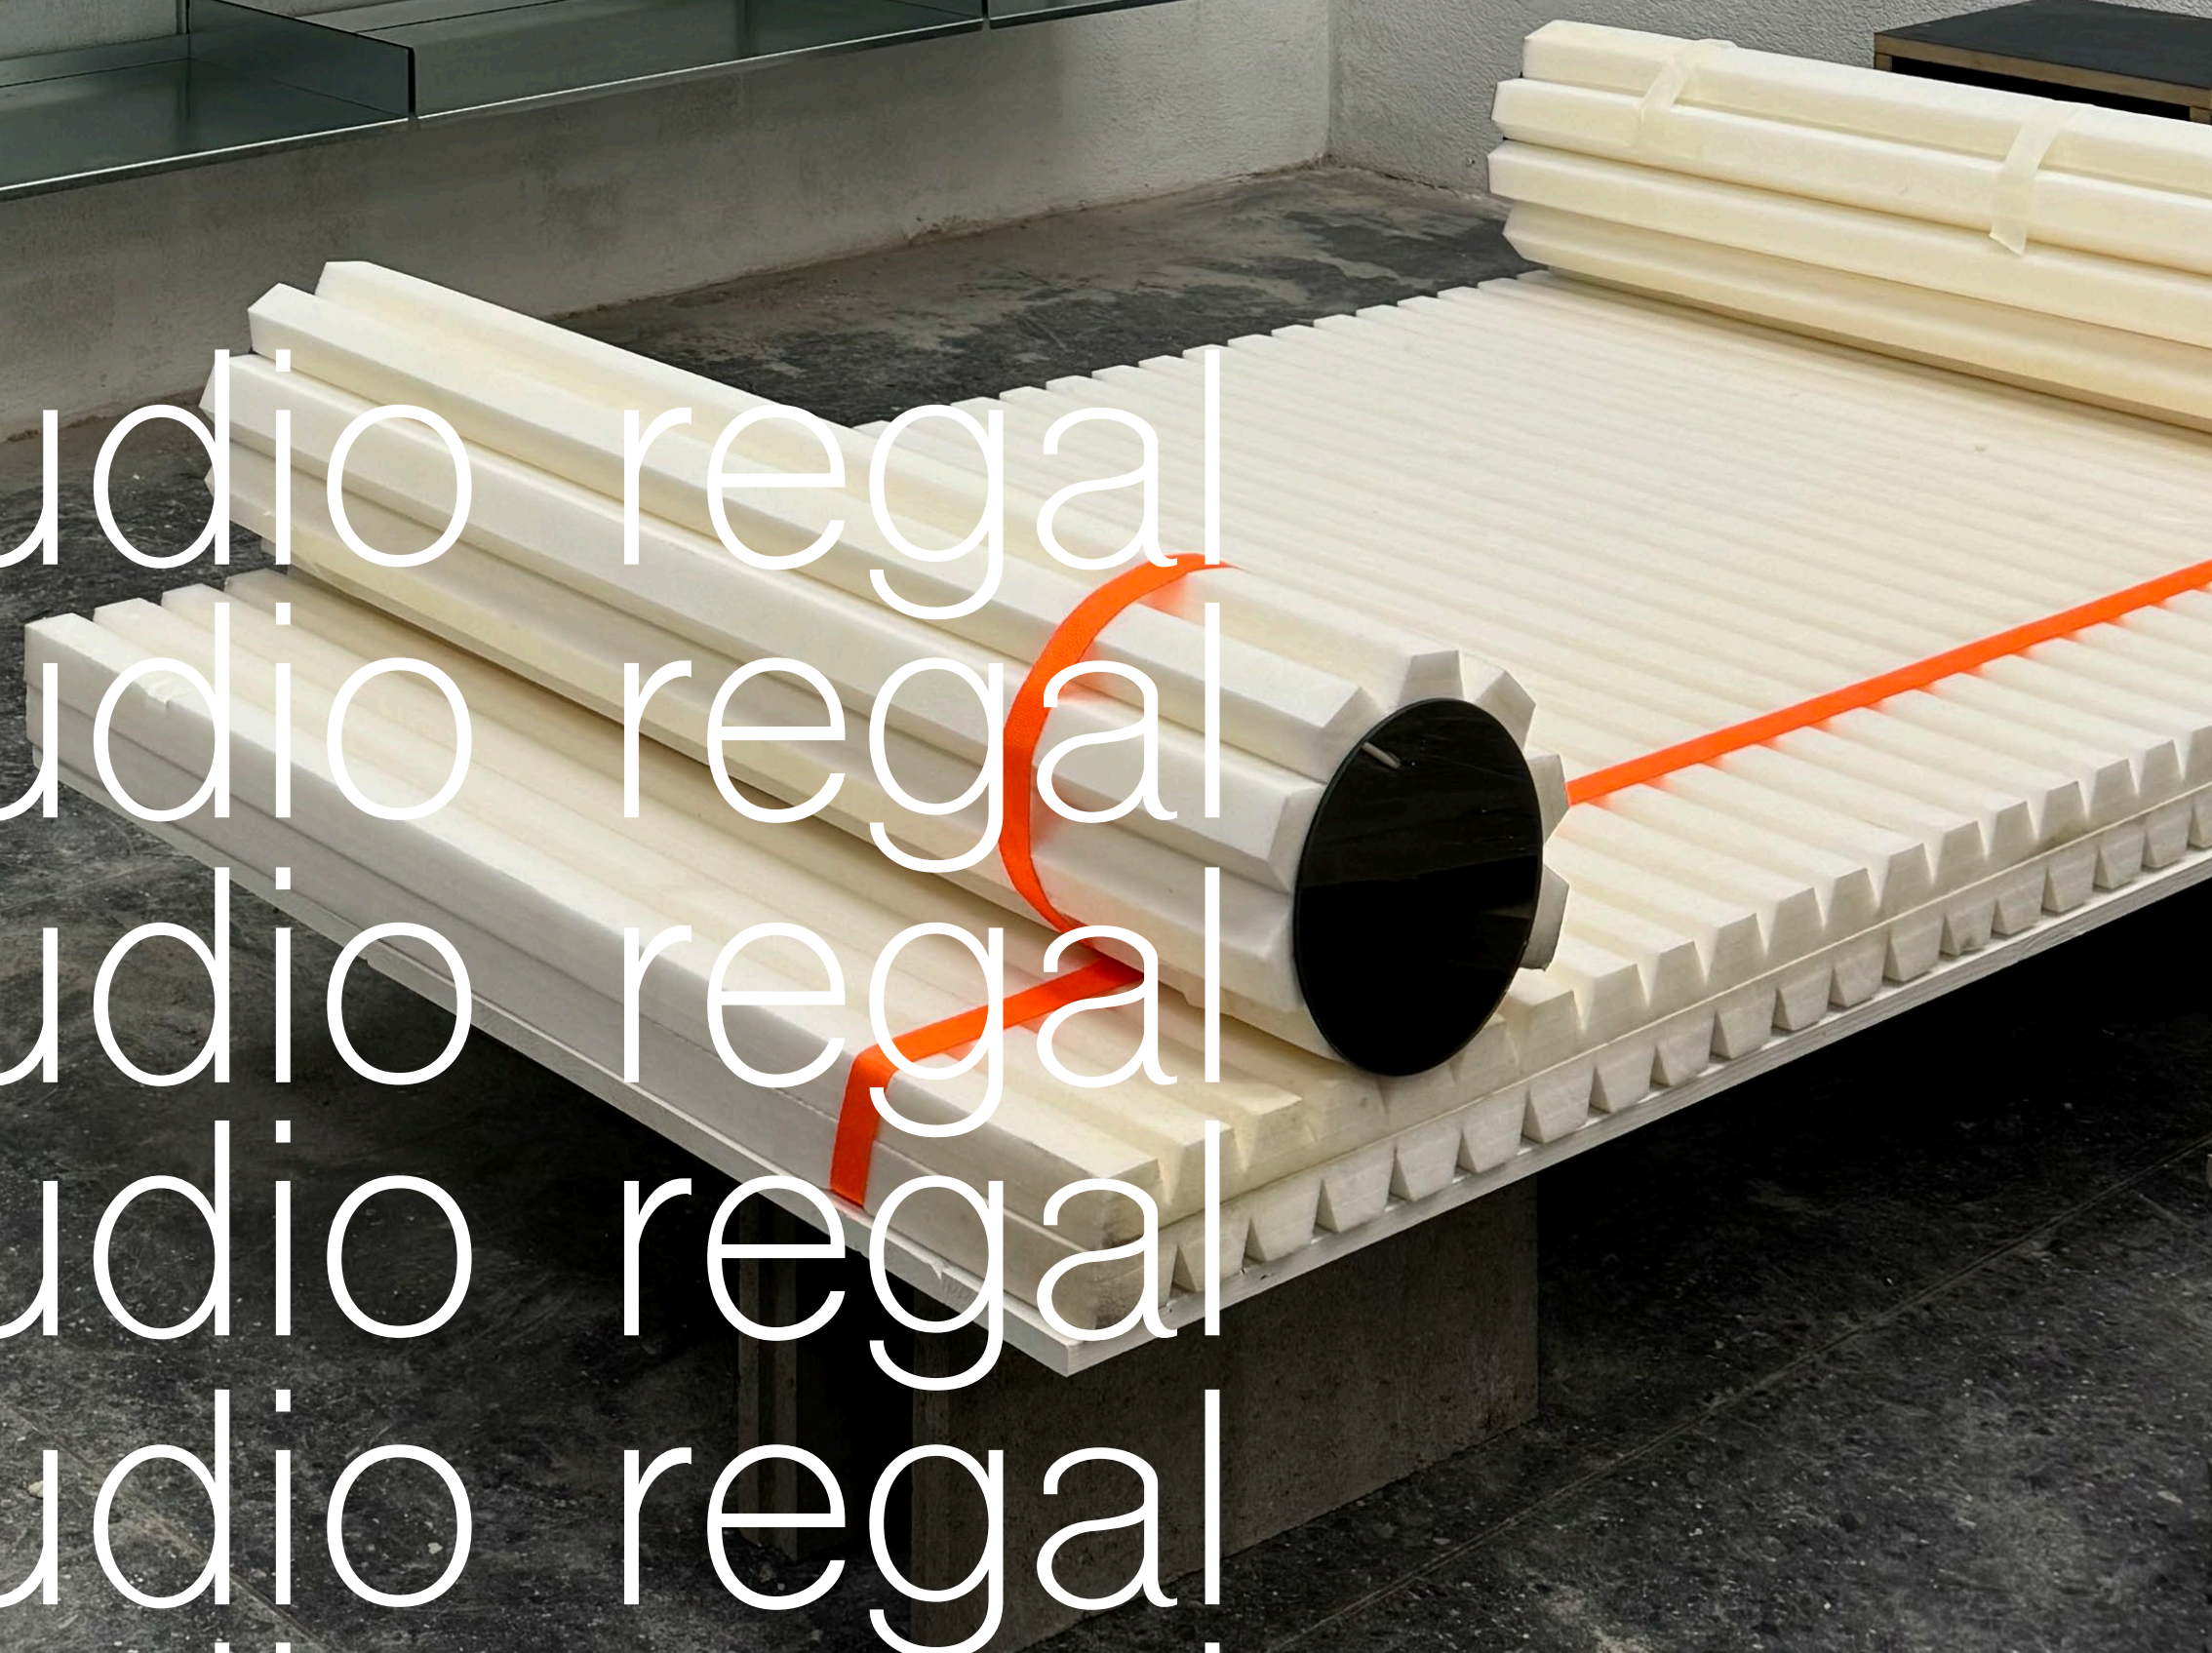

studio regal
studio regal
studio regal
studio regal
studio regal
studio regal
studio regal