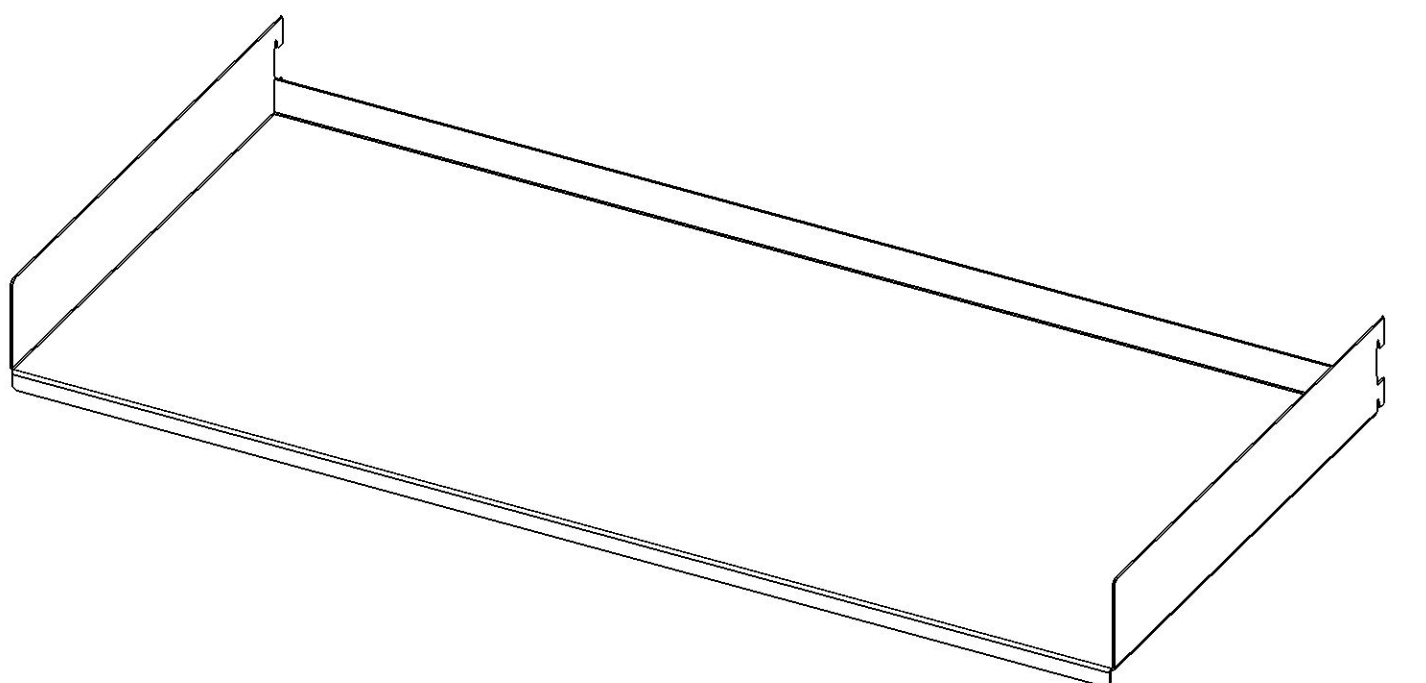

A 900/405 130 CHF

A 600/405 115 CHF