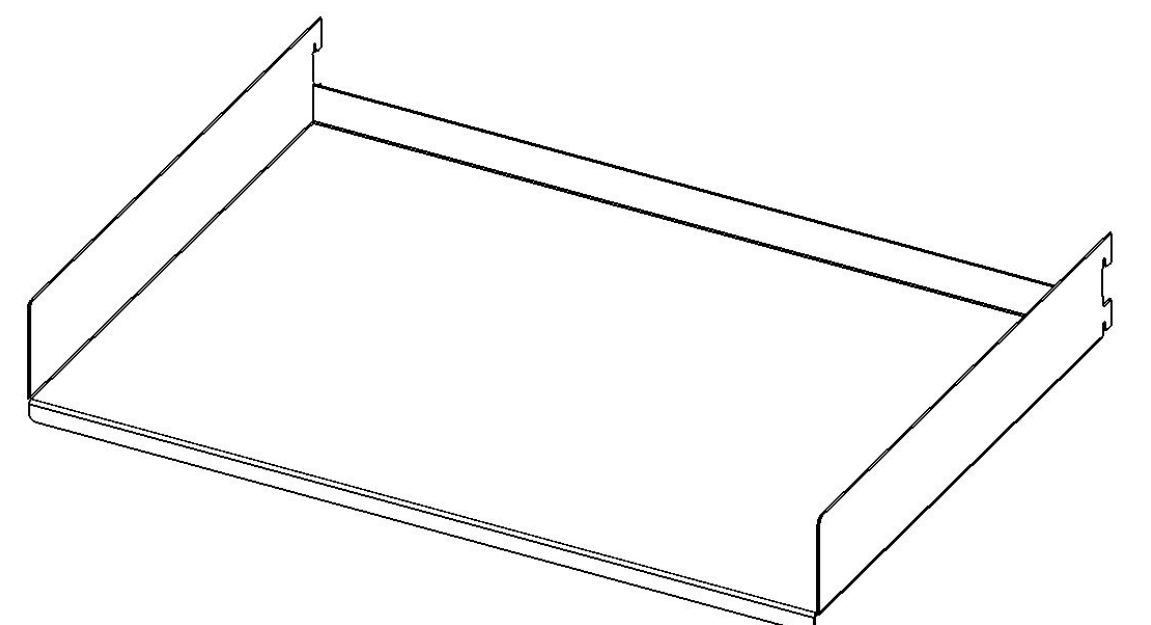

A 900/405 130 CHF

A 600/405 115 CHF