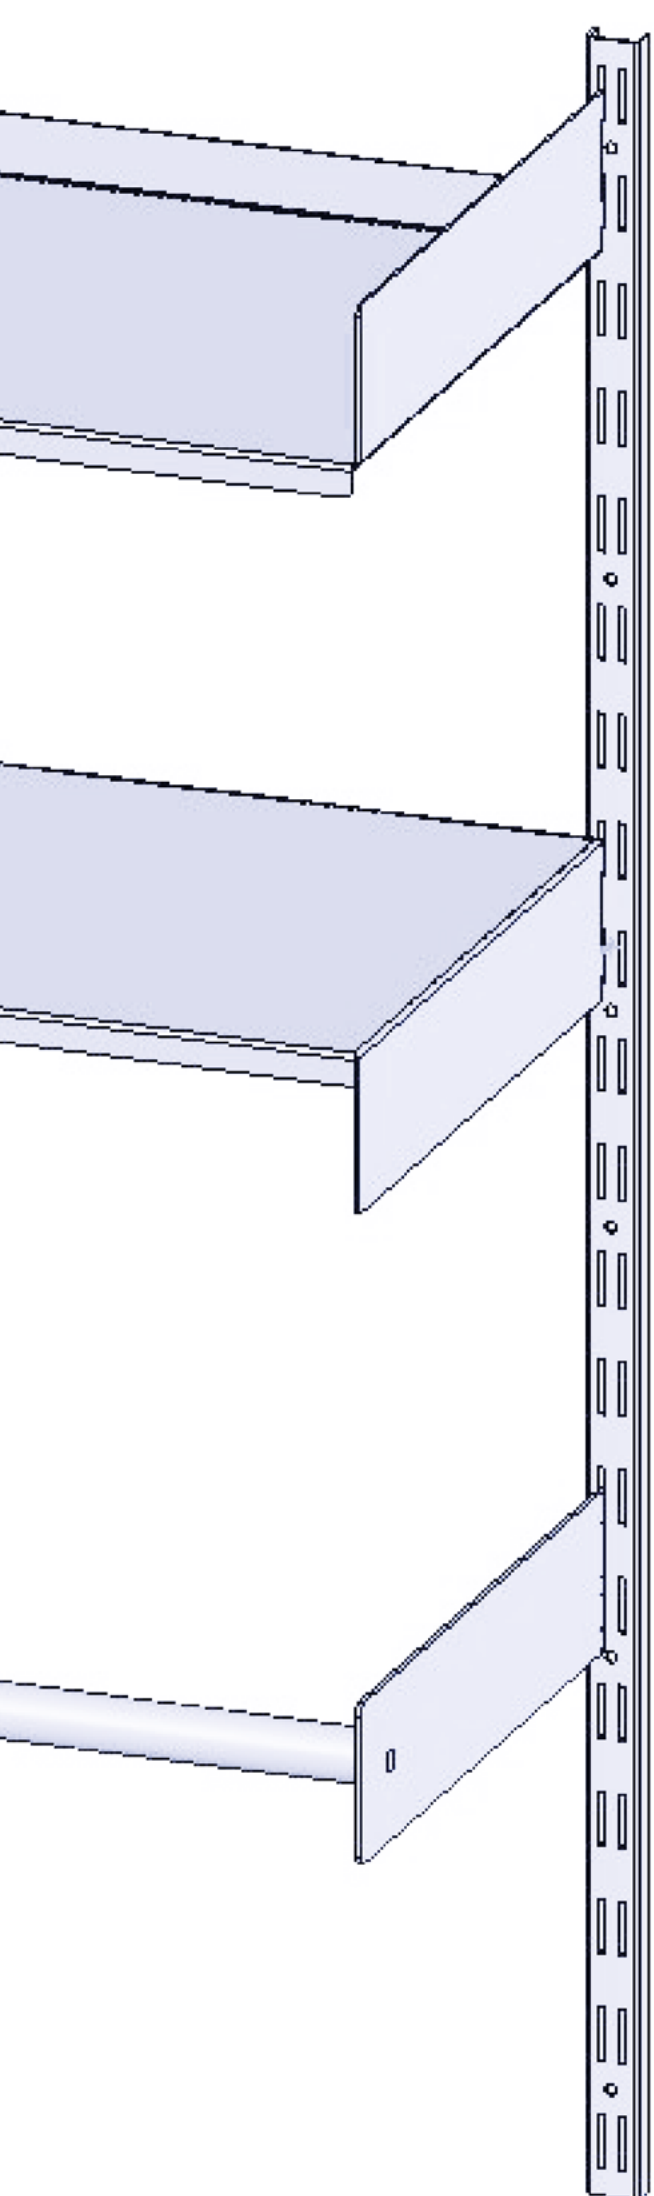

studio regal