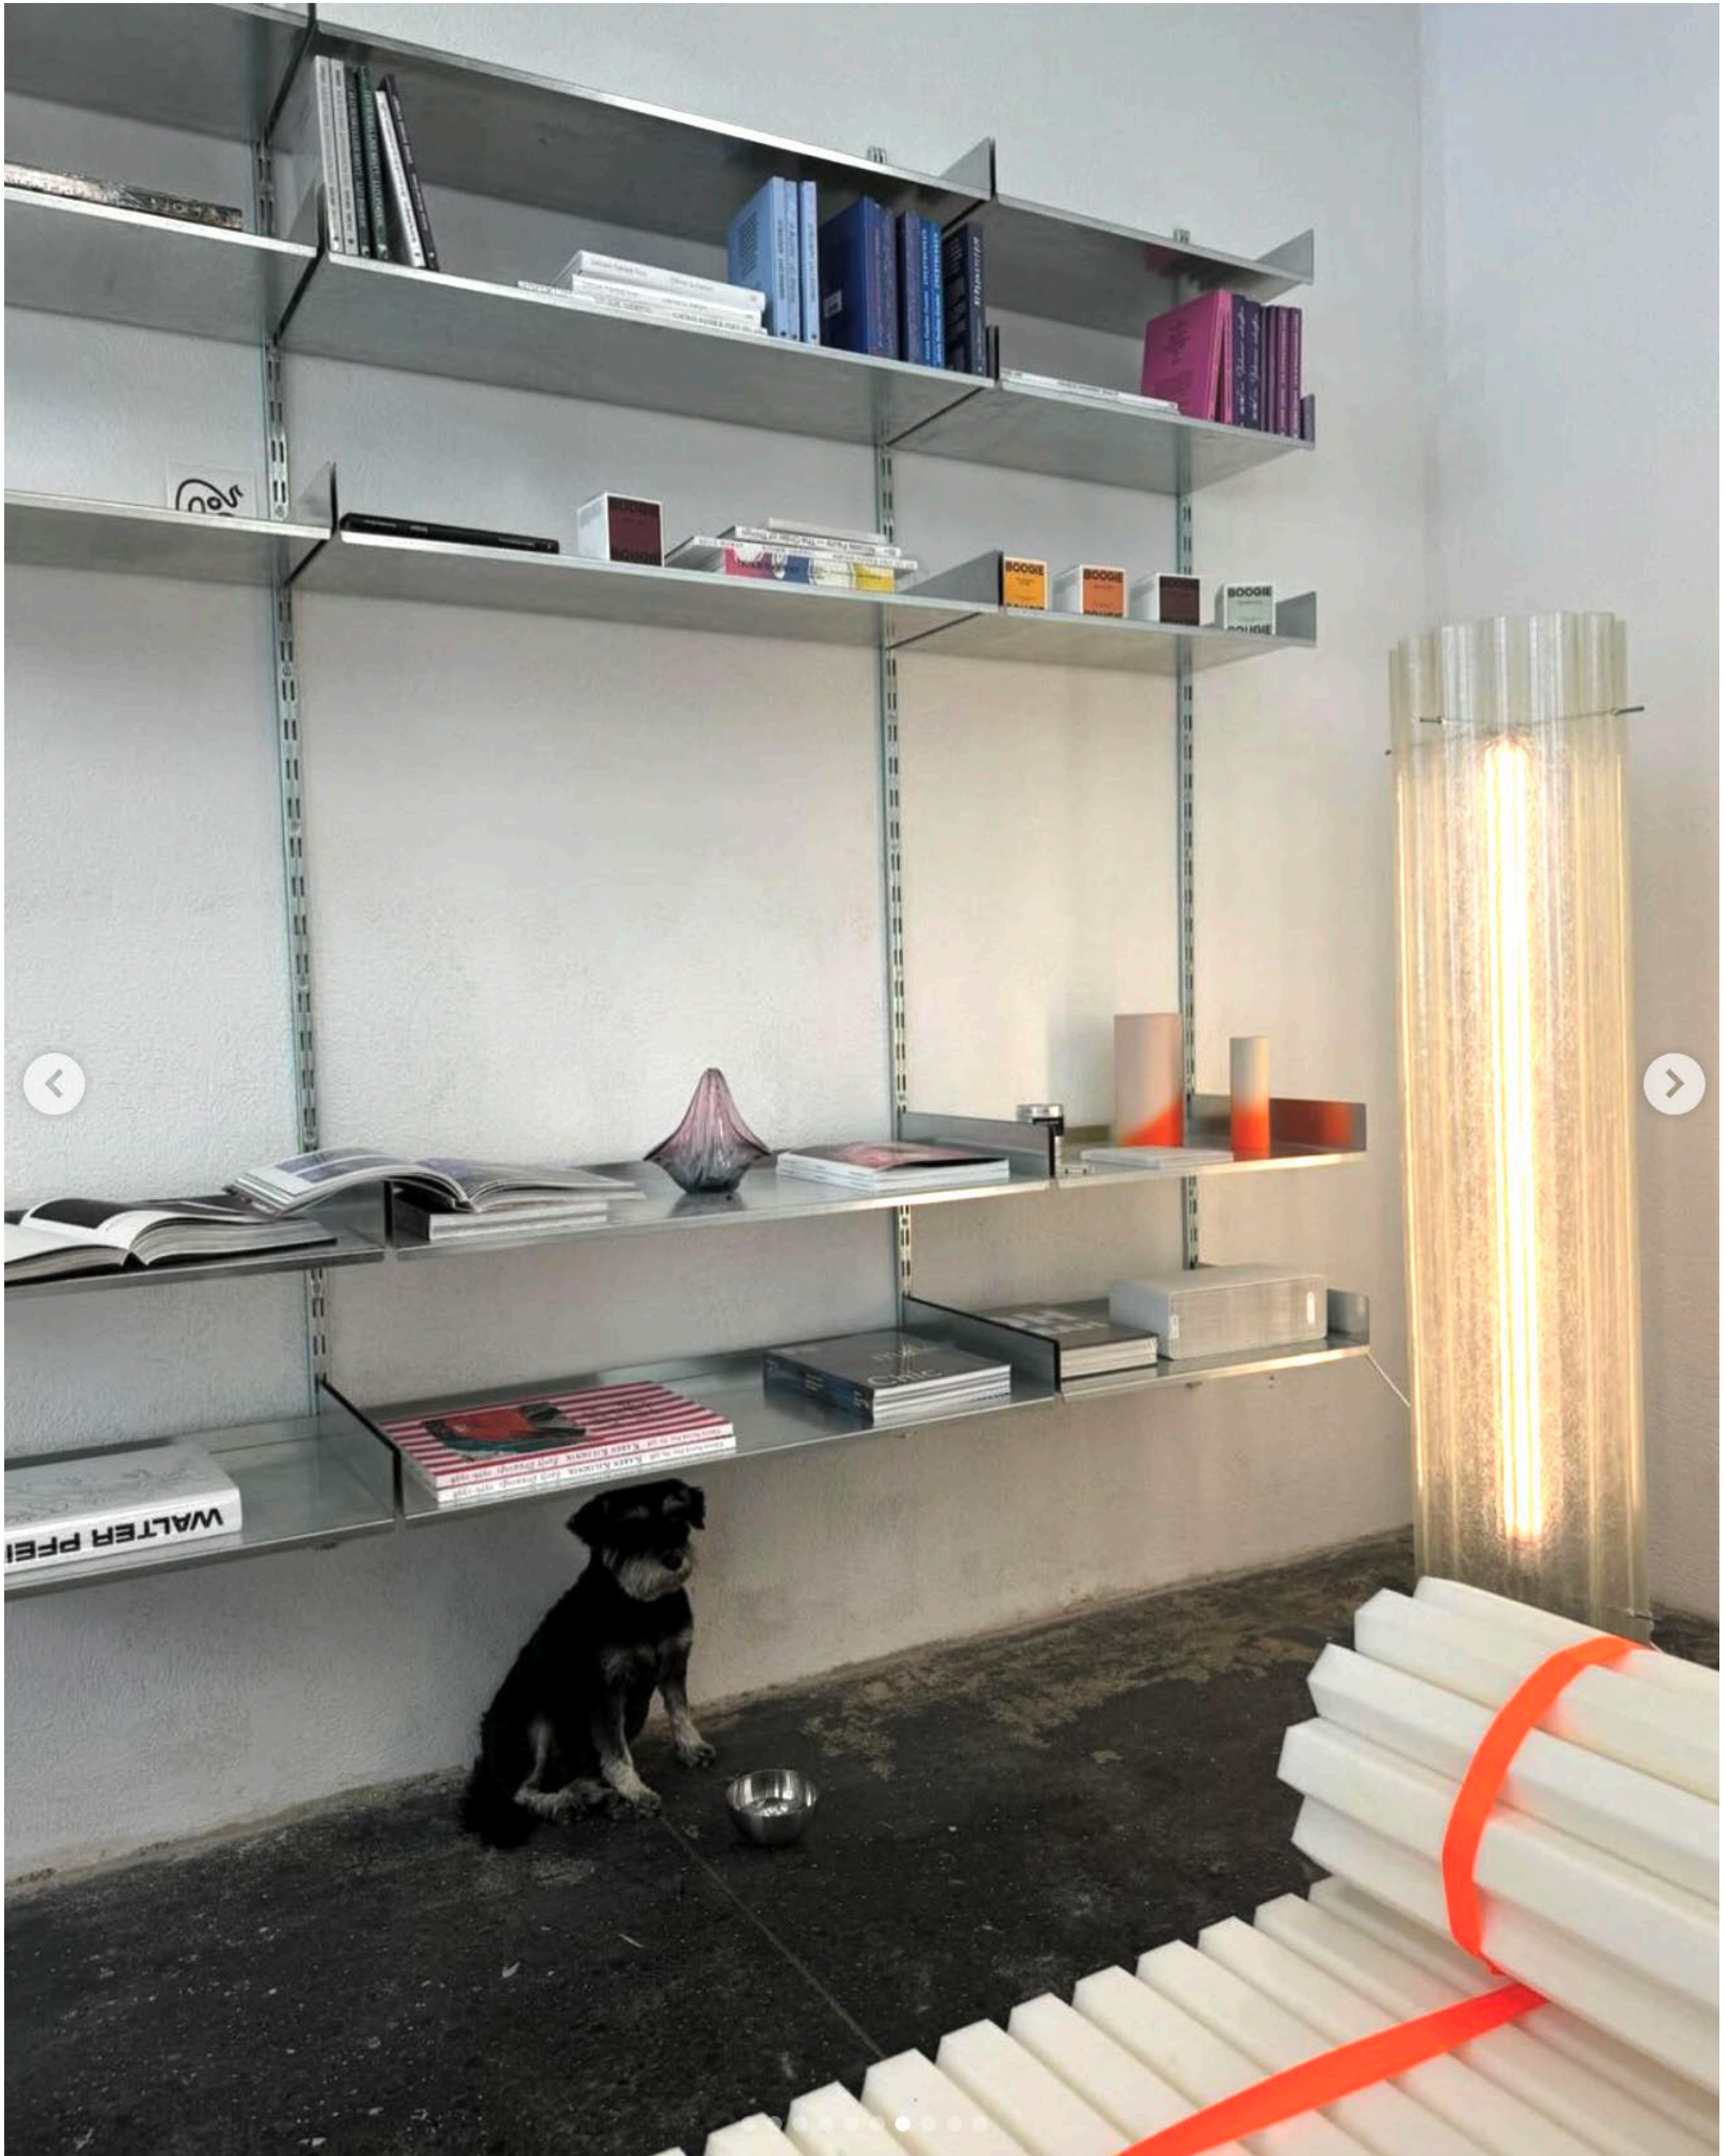

STANDARD-PROFIL 1X 1500 25 CHF

STANDARD-PROFIL 1X 2000 30 CHF

CURRENTLY DISPLAYED @ FUSE CONCEPT STORE
2024/25
MOLKENSTRASSE 21
ZURICH SWITZERLAND