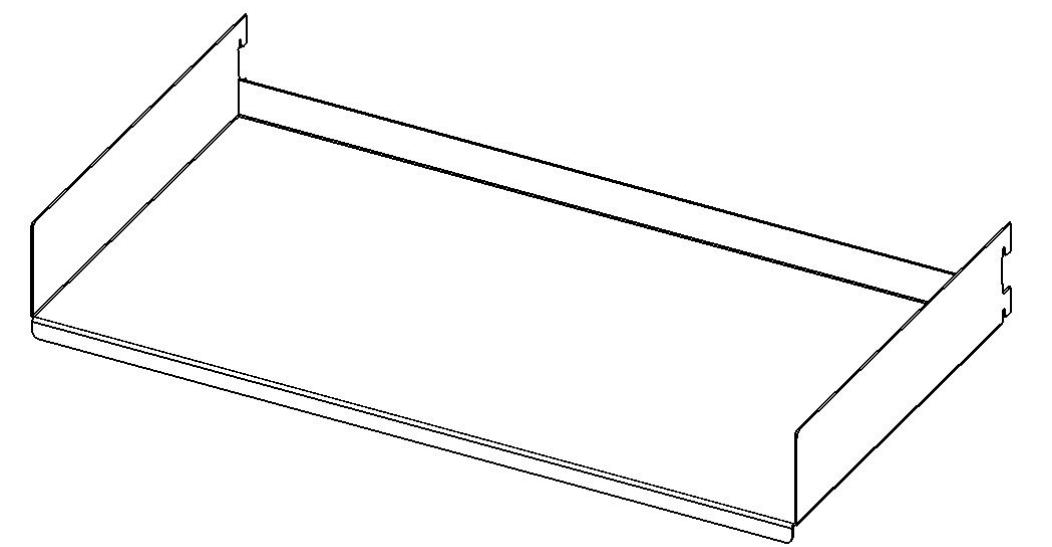

A 900/305 120 CHF

A 600/305 105 CHF